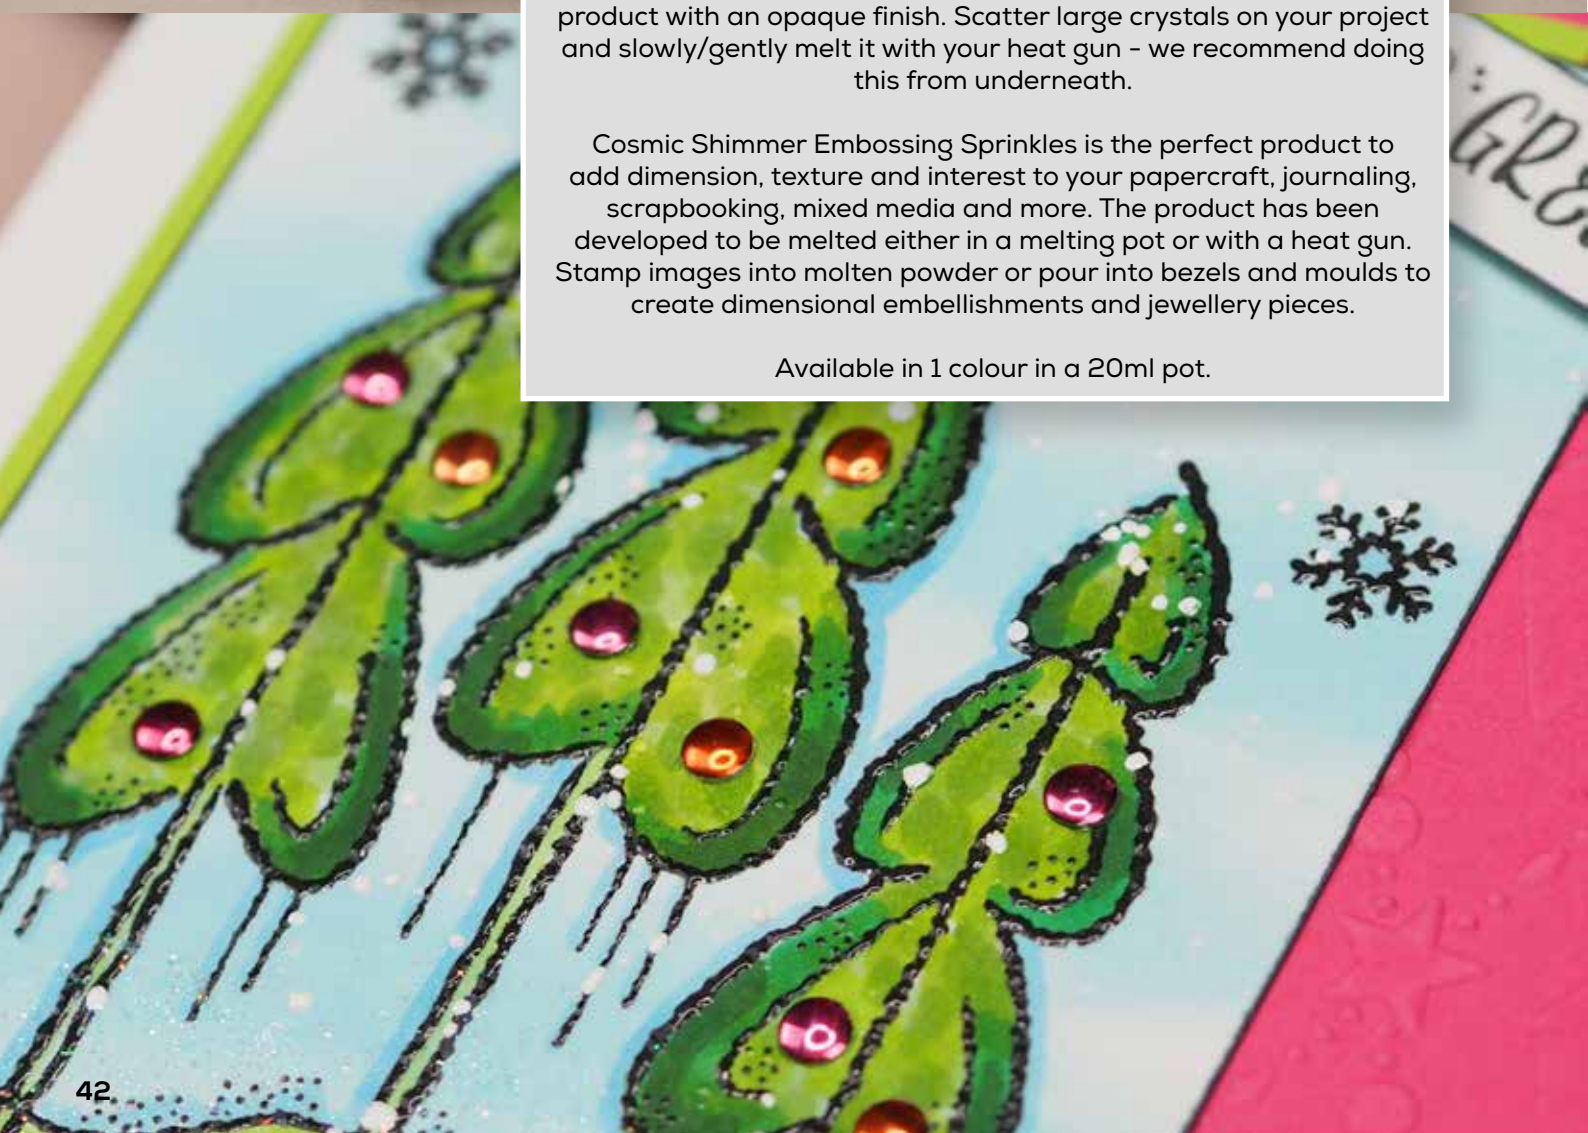

Cosmic Shimmer Embossing Sprinkles

Create a perfect snow storm on your project with this brand new product with an opaque finish. Scatter large crystals on your project and slowly/gently melt it with your heat gun - we recommend doing this from underneath.

Cosmic Shimmer Embossing Sprinkles is the perfect product to add dimension, texture and interest to your papercraft, journaling, scrapbooking, mixed media and more. The product has been developed to be melted either in a melting pot or with a heat gun. Stamp images into molten powder or pour into bezels and moulds to create dimensional embellishments and jewellery pieces.

Available in 1 colour in a 20ml pot.