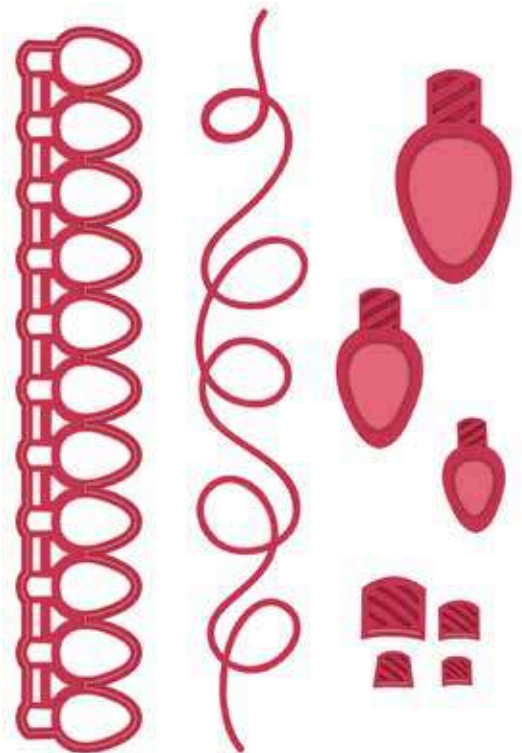

**CED3216** Swirling Rays Background  
Craft Die  
1 Die - 12.5 x 12.5 (cm)

**CED3217** Ornate Oval Frame Craft Die  
7 Dies - 13.0 x 15.3 (cm)

**CED3218** Pine and Holly Spray Craft Die  
16 Dies - 3.9 x 6.6 - 1.1 x 2.8 (cm)