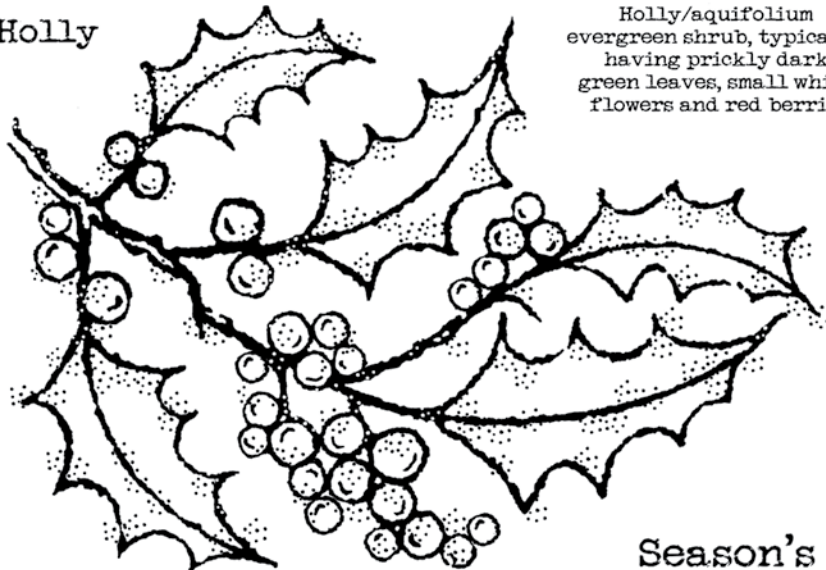

FRS412 Robin Stack  
4 Stamps - 8" x 2.6"

Holly

Holly/aquifolium  
evergreen shrub, typically  
having prickly dark  
green leaves, small white  
flowers and red berries

Season's  
GREETINGS

FRS874 Holly Spray  
4 Stamps - 4" x 6"