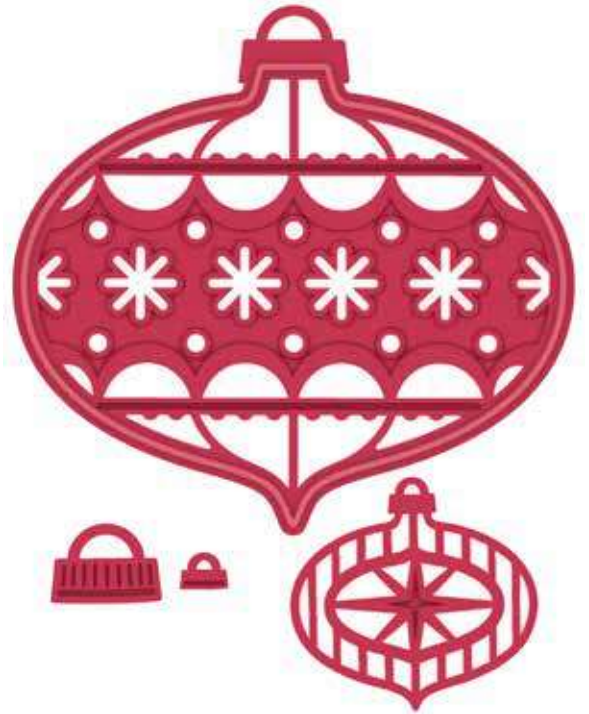

# Noel

Joyeux Be Merry  
Peace on earth Celebrate Joy  
Season's Greetings From me to you

CESD025 Noel Craft Die & Stamp Set  
2 Dies & 7 Stamps - 10.1 x 2.5 - 4.7 x 1.0 (cm)

# Wishes

Yuletide *Starry Night* Winter  
 Christmas Time Joyful Best  
*Warmest Heartfelt* Birthday

CEDS026 Wishes Craft Die & Stamp Set  
 2 Dies & 9 Stamps - 12.1 x 3.3 - 4.9 x 1.0 (cm)

CEDS3223 Santa Paws Craft Die  
 21 Dies - 4.0 x 4.1 - 1.0 x 0.5 (cm)

**CED3226** Garland Baubles Craft Die  
4 Dies - 6.2 x 10.9 - 1.6 x 1.9 (cm)

**CED3227** Snowflake Baubles Craft Die  
4 Dies - 3.1 x 8.3 - 1.0 x 1.8 (cm)

**CED3228** Sparkle Baubles Craft Die  
4 Dies - 6.4 x 6.0 - 1.3 x 1.7 (cm)

**CED3229** Bauble Branch Craft Die  
3 Dies - 10.8 x 5.1 - 3.7 x 0.2 (cm)