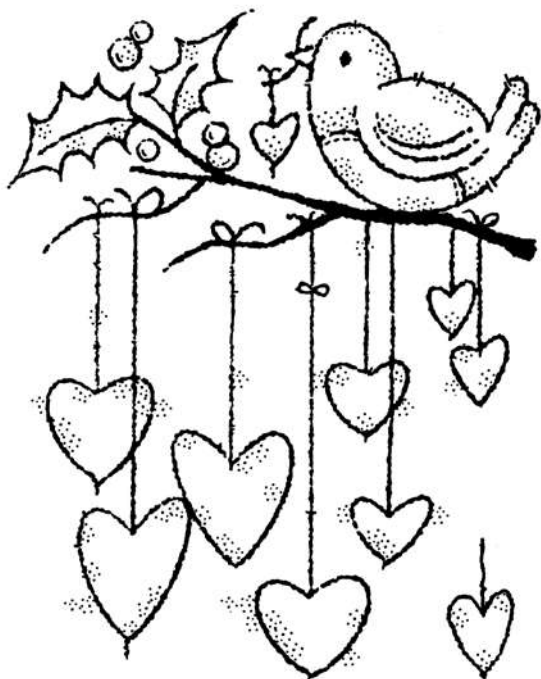

Be merry & Bright

Have yourself  
a gnomeful  
Christmas

Merry  
CHRISTMAS

HO HO HO

FRS867 Reindeer Gnome  
7 Stamps - 4" x 6"

Be merry & Bright...

Season's Greetings

FRS868 Hanging Hearts  
3 Stamps - 4" x 6"