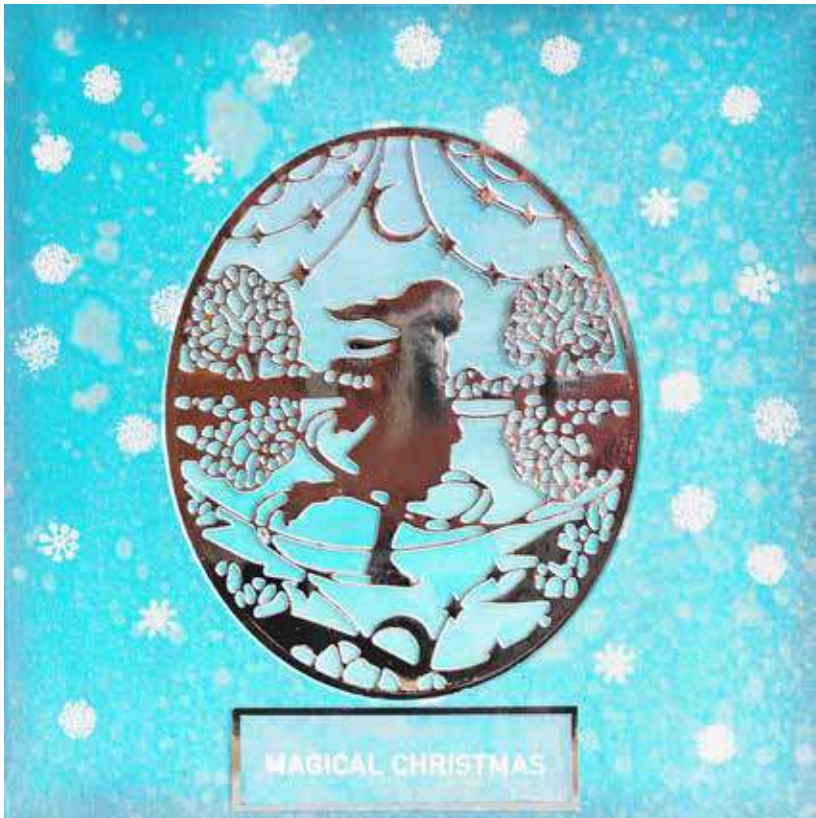

CEDPP027 Winter Stag
2 Dies - 12.2 dia (cm)