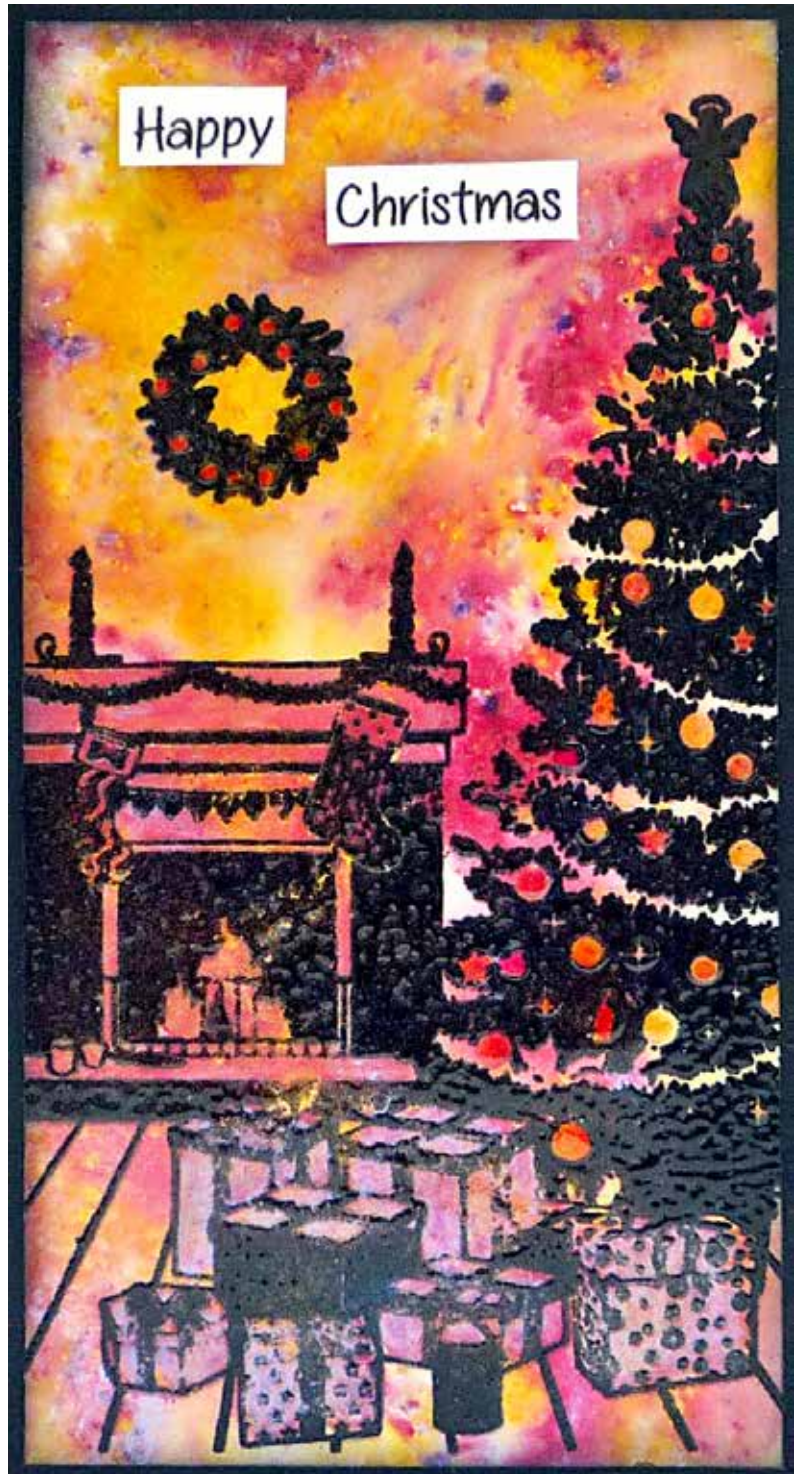

*'Twas the night
before Christmas*
*A Merry Christmas
to you all*
*It's the most
Wonderful time of the year* **Jingle
all the way!**
*Have a
Magical Christmas* **Happy Holidays**
*Have a
fab-yule-ous!*
*Your friendship
is the best Christmas
gift I could have* *Christmas*
Santa's on his way!
**May all your Christmas
wishes come true**
*Wishing you
Wonderful Christmas
memories*

UMSDB079 Most Wonderful Time Of The Year
DL Clear Stamp Set
Set Includes 11 Stamps