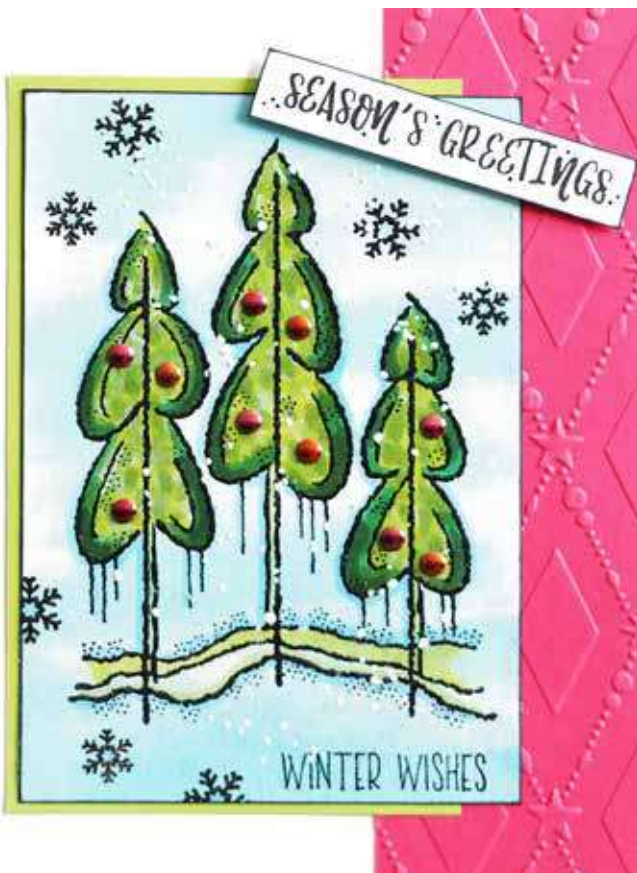

FRS871 Winter Trees
6 Stamps - 4" x 6"