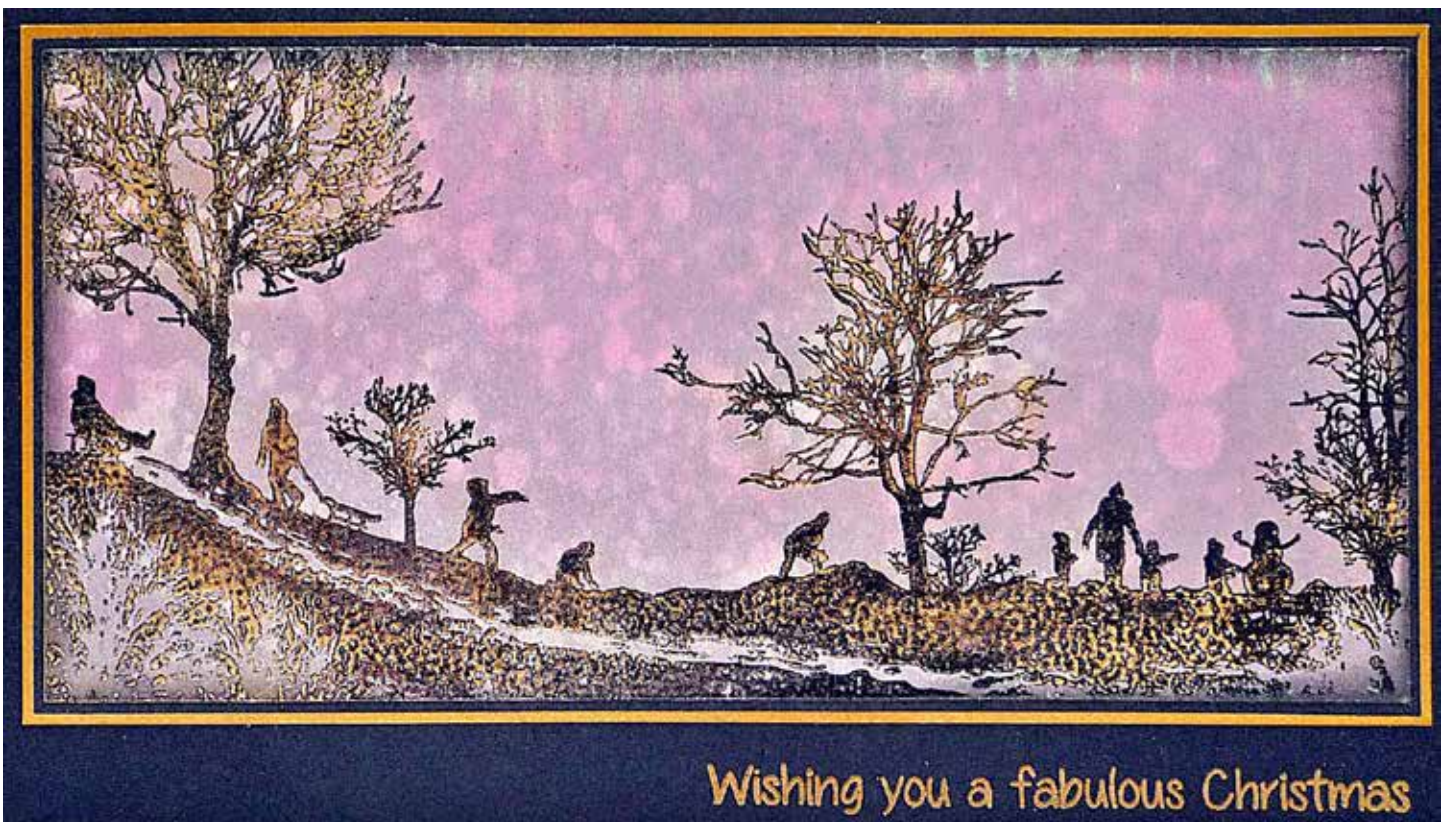

UMSDB075 Santa Claus Village  
Pre Cut Rubber Stamp  
1 Stamp - DL size

DL size is approx one third US 'Letter' size.

UMSDB077 Snow Days  
Pre Cut Rubber Stamp  
1 Stamp - DL size

**UMSDB078** Happy Holidays  
Pre Cut Rubber Stamp  
1 Stamp - DL size