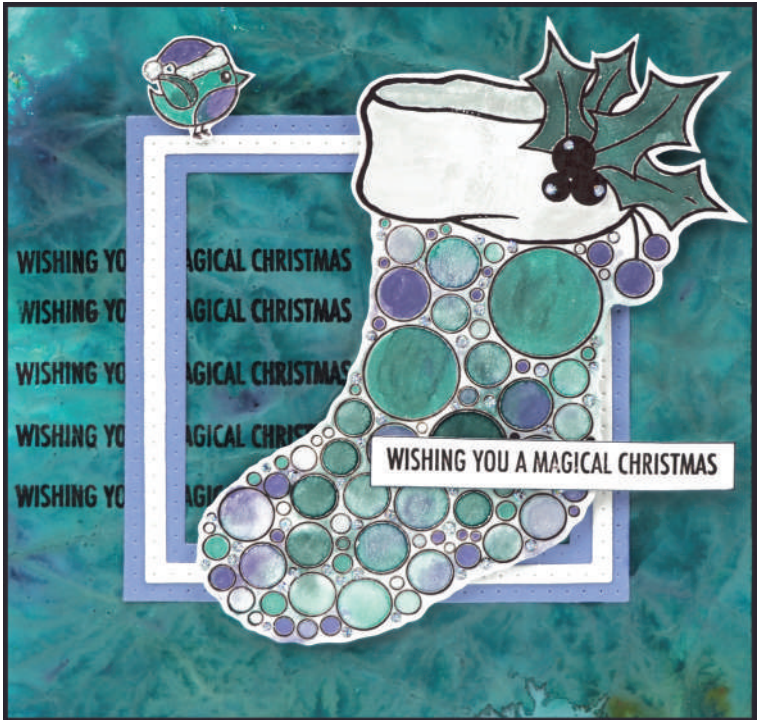

Featured Products: JGS818, JGS824, JGS823, CED5511, CED-JG001, CEDJG003, CSDEPCLR, 40980, TC964, 41039

*Winter
wishes*

JGS819 Big Bubble
Snowman - Includes 5 Stamps
10.2 x 15.2 (cm), 4.0 x 6.0 (in)

Featured Products: JGS819, JGS823, JGS822, CEDJG001, CEDJG003, CEST054, CSPSPWISH, CSPAMWISP, CSGSILVER, CSPEAWHGLU