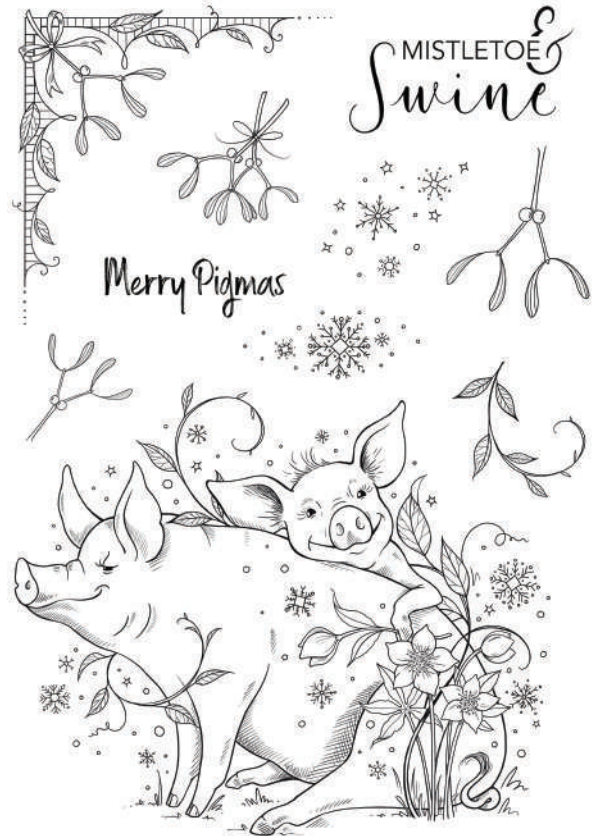

Take care, Cathie and Mel

Pink Ink Designs
Splendidly British

Clear Stamp Sets

Featured Product: PI176

PI176 Mistletoe & Swine
Includes 10 Stamps
15.2 x 20.3 (cm), 6.0 x 8.0 (in)

Featured Product: PI177

PI177 O Camel YE Faithful
Includes 13 Stamps
15.2 x 20.3 (cm), 6.0 x 8.0 (in)