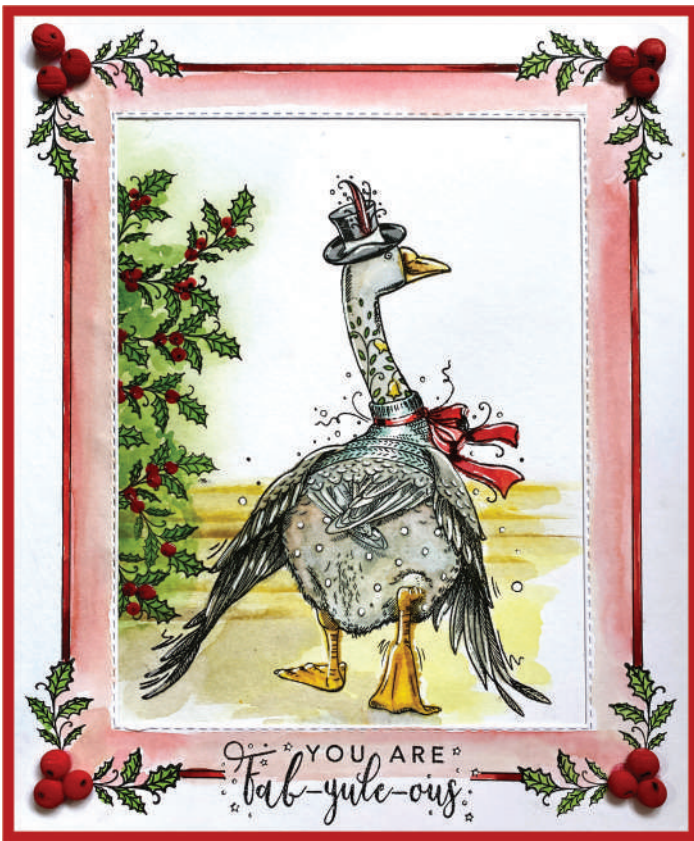

Featured Product: PI181

All I Want
for Christmas is
SHREW

GOODY TWO
SHREWS

PI181 All I Want For Christmas Is Shrew
Includes 10 Stamps
15.2 x 20.3 (cm), 6.0 x 8.0 (in)

Featured Product: PI182

YOU ARE
Fab-yule-ous