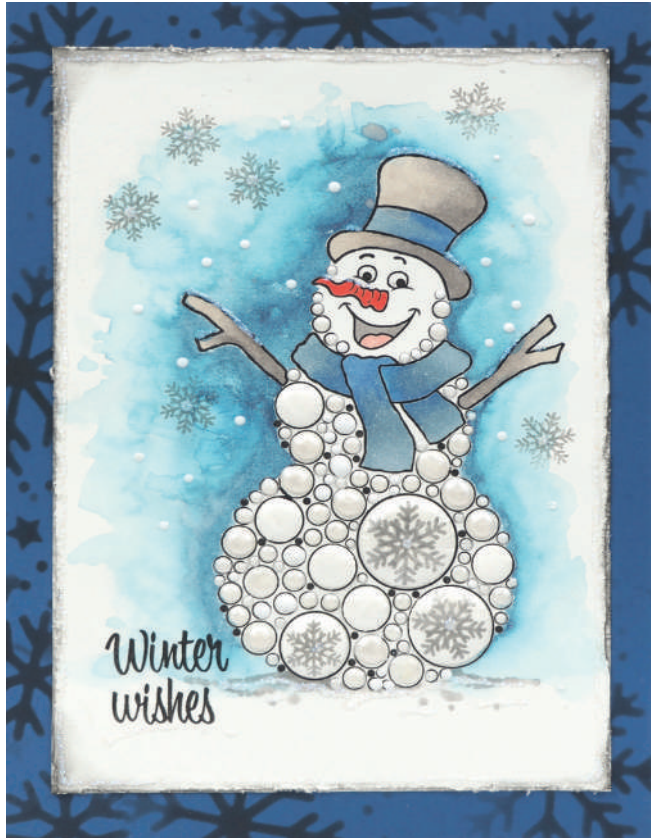

Featured Products: JGS819, JGS823, JGS822, CEDJG001, CEDJG003, CEST054, CSPSPWISH, CSPAMWISP, CSGSILVER, CSPEAWHGLU