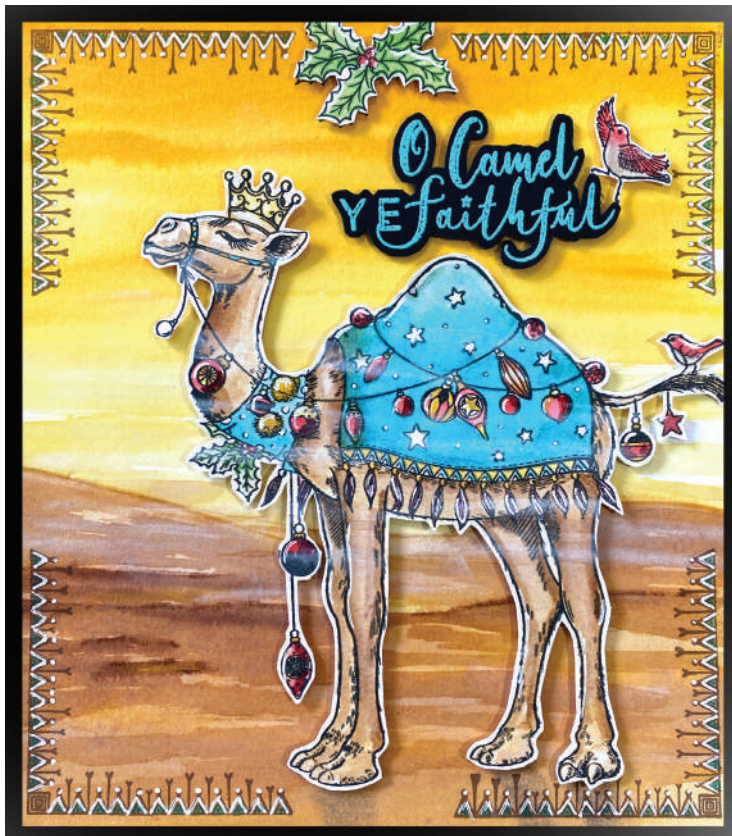

Take care, Cathie and Mel

Pink Ink Designs
Splendidly British

Clear Stamp Sets

Featured Product: PI176

PI176 Mistletoe & Swine
Includes 10 Stamps
15.2 x 20.3 (cm), 6.0 x 8.0 (in)

Featured Product: PI177

PI177 O Camel YE Faithful
Includes 13 Stamps
15.2 x 20.3 (cm), 6.0 x 8.0 (in)