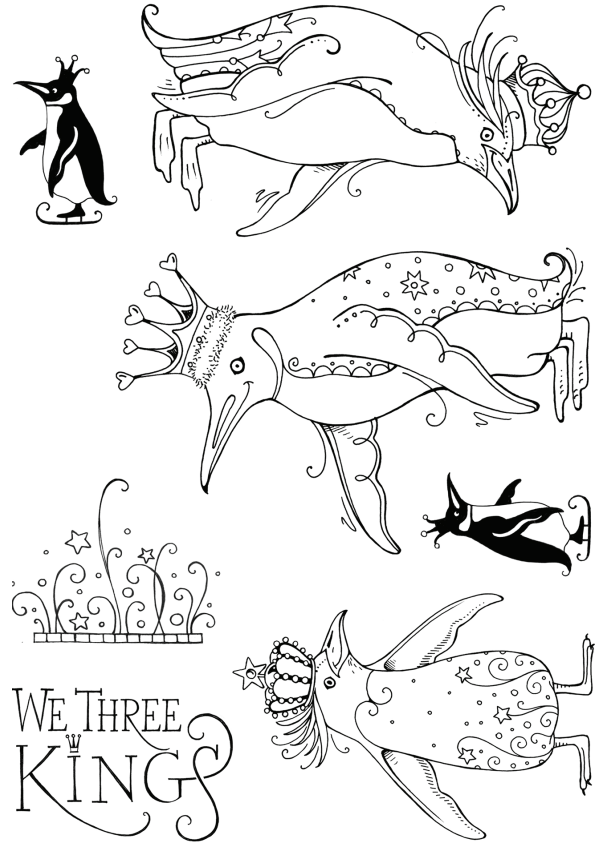

PIOA6037 We Three Kings
Includes 7 Stamps
15.2 x 10.2 (cm), 6.0 x 4.0 (in)